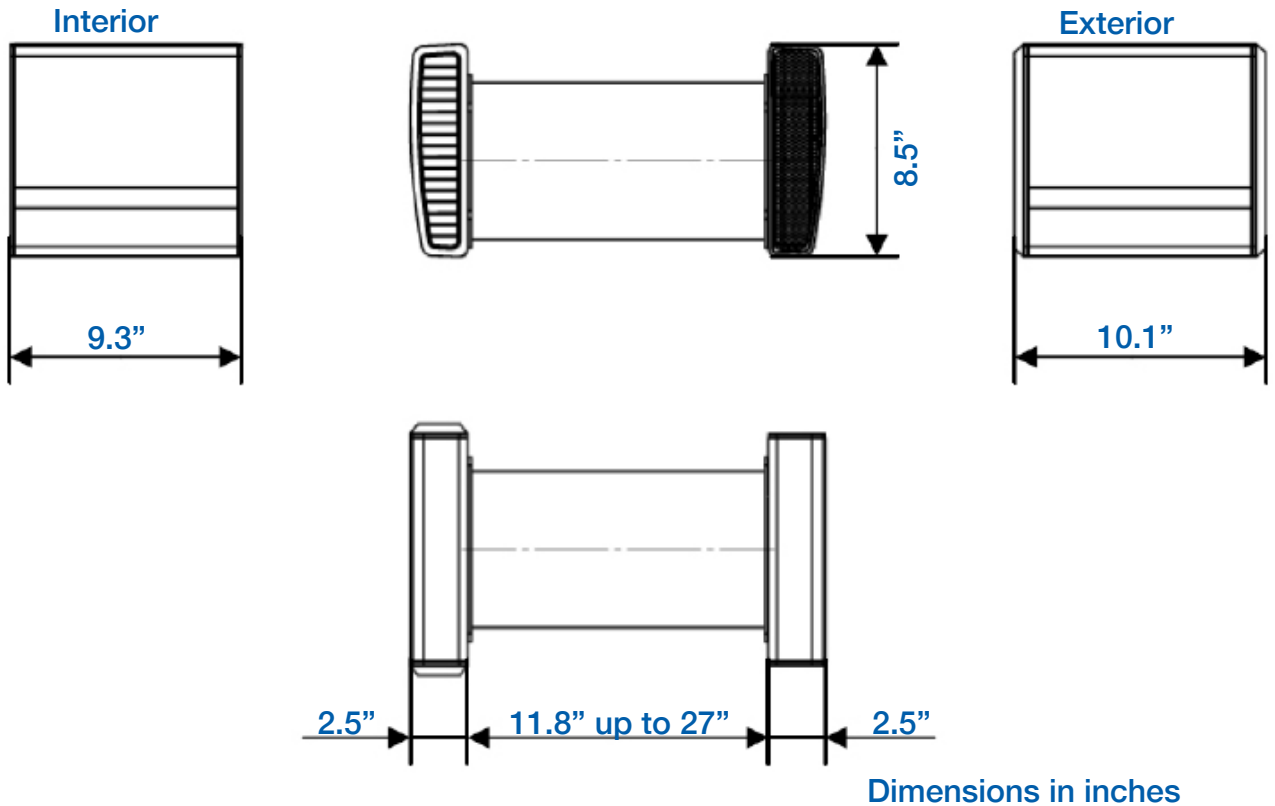

475 can only sell and ship LUNOS products within the United States.

475 High Performance Building Supply

info@foursevenfive.com | 800-995-6329 | Follow us @foursevenfive

LUNOS eGO

Dimensions	
Heat Recovery Core Diameter	5.9 inches (150mm)
Heat Recovery Core Length	9.6 inches (243mm)
Minimum Wall Thickness	11.8 inches (300mm)
Interior Cover	9.3" x 8.5" x 2.5" (237 x 217 x 63 mm)
Exterior Cover	10.1" x 8.5" x 2.5" (257 x 217 x 63 mm)
Installation Tube Bore Diameter	6.37 inches (162mm)
Installation Tube Length	Installation tube may be cut to length suitable for each individual installation. The 19.7 inch tube may be cut to as short as 11.8 inches. If additional length is required, a 27 inch tube may be custom ordered.