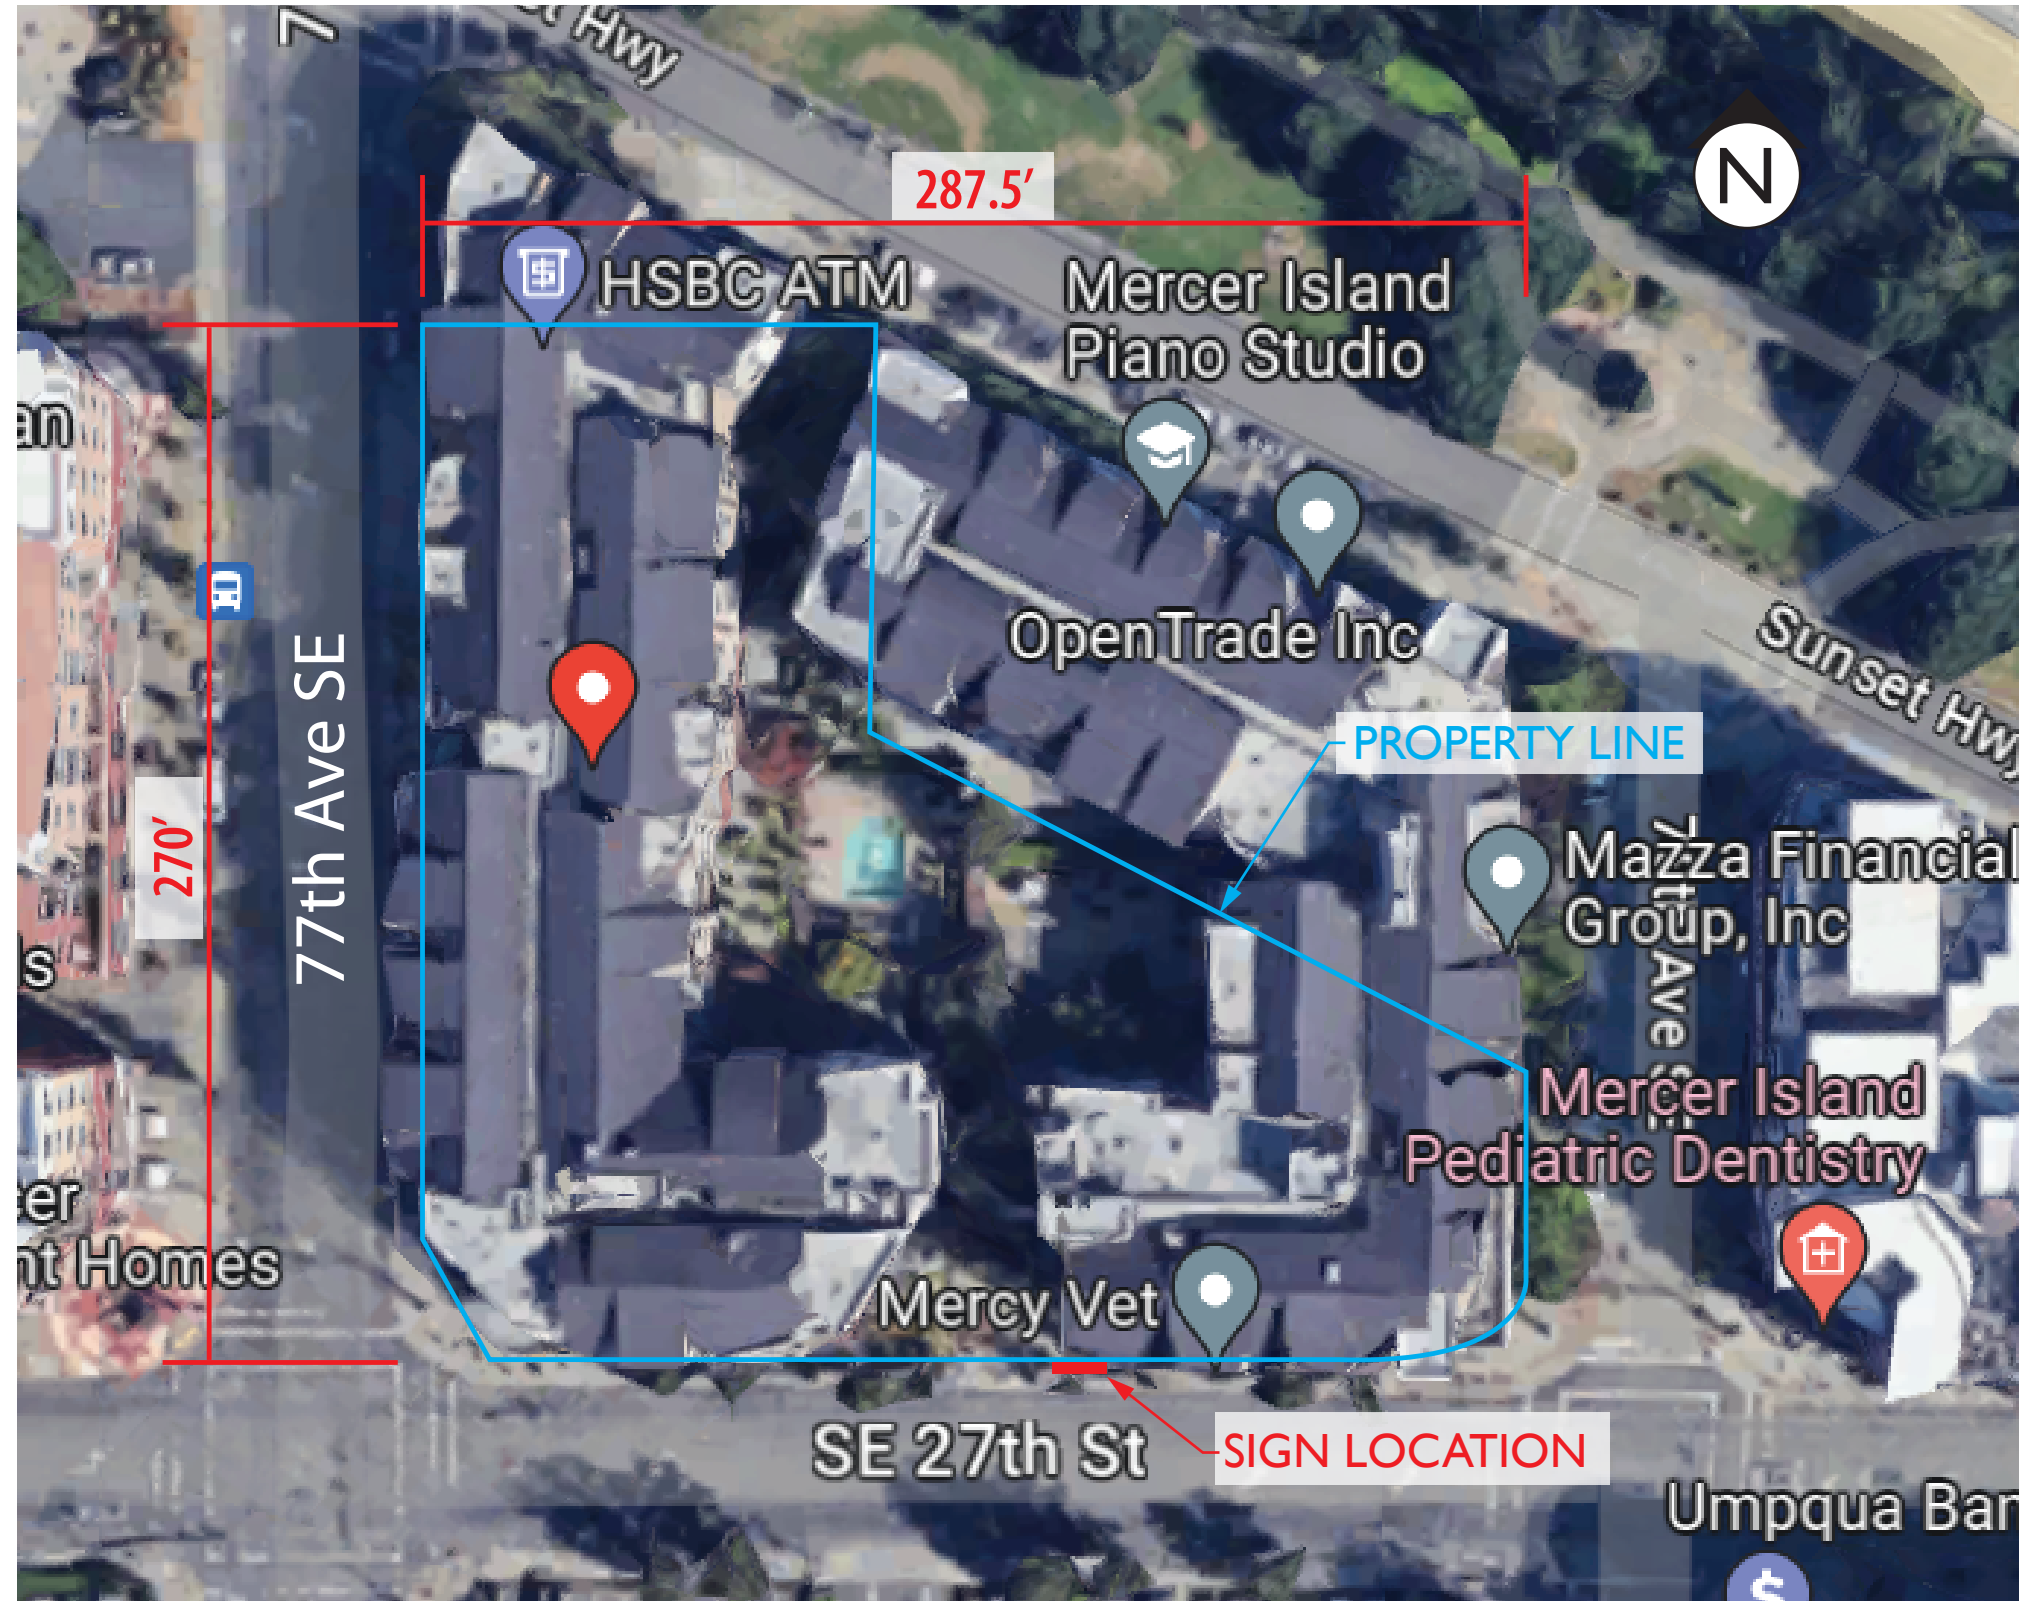

Vicinity Map (NTS)

Zoning Map (NTS)

MERCY VET

2630 77th Ave SE, #116
 Mercer Island, WA 98040
 Parcel: 5315101625
 Zone: TC (Town Center)

Site Plan (Scale 1"= 50'-0")

 City Lights Sign Company 902 NW 49th St Seattle WA 98107 Ph: 206 -789-4747 Cell: 206-255-7029	Client:		Date:	This drawing was created to assist you. The drawing and ideas are the property of City Lights Sign Co. and cannot be replicated or used without the written permission of City Lights Sign Co. Ask your City Lights Sign Co rep for written permission.	
	Mercy Vet		06.22.23		
	Address:	City:	Job Number:		
	2630 77th Ave SE, #116	Mercer Island	23-238		

INSTALL ONE (1) SET OF LED ILLUMINATED PAN CHANNEL LETTERS WITH RACEWAY

- A. Fabricated metal letters/returns and backs - black
- B. Black trim cap
- C. White acrylic faces with translucent green vinyl
- D. 5" raceway - painted to match building

CONTEXT IMAGE (NTS)

 <p>City Lights Sign Company 902 NW 49th St Seattle WA 98107 Ph: 206-789-4747 Cell: 206-255-7029</p>	Client:	Date:	<p>This drawing was created to assist you. The drawing and ideas are the property of City Lights Sign Co. and cannot be replicated or used without the written permission of City Lights Sign Co. Ask your City Lights Sign Co rep for written permission.</p>
	Mercy Vet	6/7/23	
	Address: City:	Job Number:	
	2630 77th Ave SE Mercer Island	#-----	

MERCY VET
exterior channel letter sign
w/ raceway