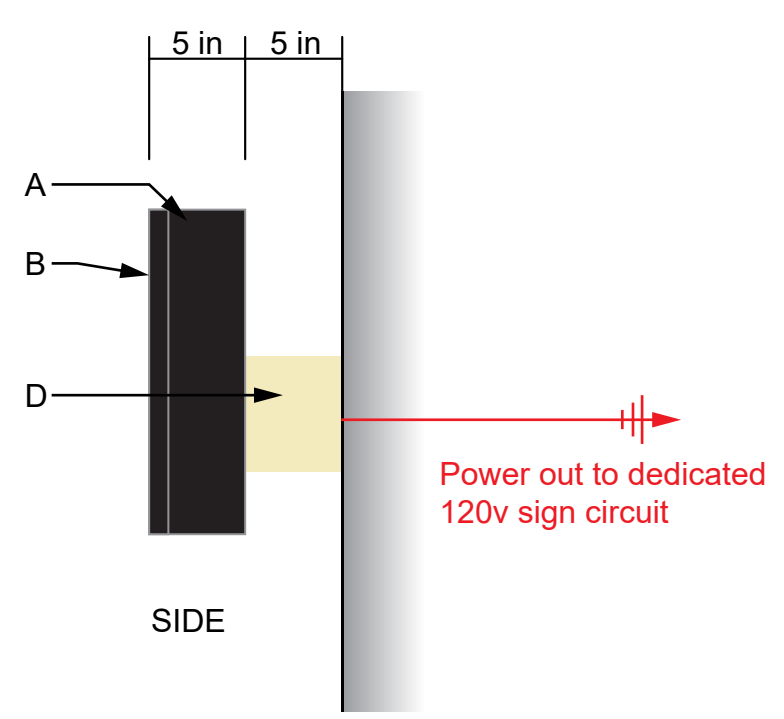

Vicinity Map (NTS)

Zoning Map (NTS)

MERCY VET

2630 77th Ave SE, #116
 Mercer Island, WA 98040
 Parcel: 5315101625
 Zone: TC (Town Center)

Site Plan (Scale 1"= 50'-0")

 City Lights Sign Company 902 NW 49th St Seattle WA 98107 Ph: 206 -789-4747 Cell: 206-255-7029	Client:		Date:	This drawing was created to assist you. The drawing and ideas are the property of City Lights Sign Co. and cannot be replicated or used without the written permission of City Lights Sign Co. Ask your City Lights Sign Co rep for written permission.	
	Mercy Vet		06.22.23		
	Address:	City:	Job Number:		
	2630 77th Ave SE, #116	Mercer Island	23-238		

INSTALL ONE (1) SET OF LED ILLUMINATED PAN CHANNEL LETTERS WITH RACEWAY

- A. Fabricated metal letters/returns and backs - black
- B. Black trim cap
- C. White acrylic faces with translucent green vinyl
- D. 5" raceway - painted to match building

MERCY VET
exterior channel letter sign
w/ raceway