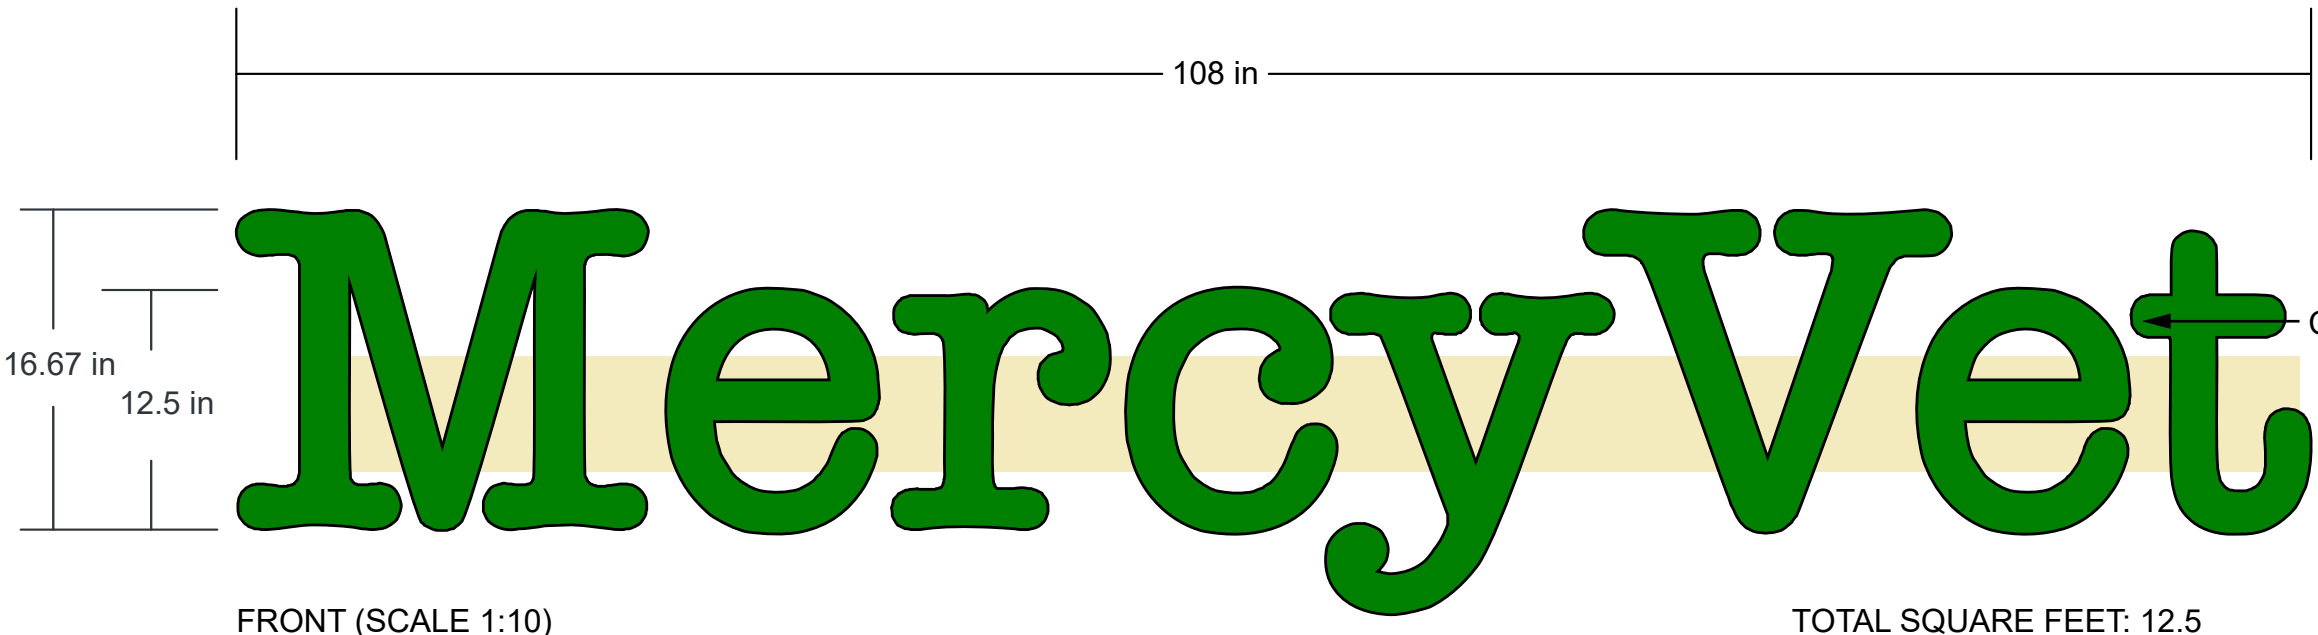

Vicinity Map (NTS)

Zoning Map (NTS)

MERCY VET

2630 77th Ave SE, #116
 Mercer Island, WA 98040
 Parcel: 5315101625
 Zone: TC (Town Center)

Site Plan (Scale 1"= 50'-0")

 City Lights Sign Company 902 NW 49th St Seattle WA 98107 Ph: 206 -789-4747 Cell: 206-255-7029	Client:		Date:	This drawing was created to assist you. The drawing and ideas are the property of City Lights Sign Co. and cannot be replicated or used without the written permission of City Lights Sign Co. Ask your City Lights Sign Co rep for written permission.	
	Mercy Vet		06.22.23		
	Address:	City:	Job Number:		
	2630 77th Ave SE, #116	Mercer Island	23-238		

INSTALL ONE (1) SET OF LED ILLUMINATED PAN CHANNEL LETTERS WITH RACEWAY

- A. Fabricated metal letters/returns and backs - black
- B. Black trim cap
- C. White acrylic faces with translucent green vinyl
- D. 5" raceway - painted to match building

MERCY VET
exterior channel letter sign
w/ raceway