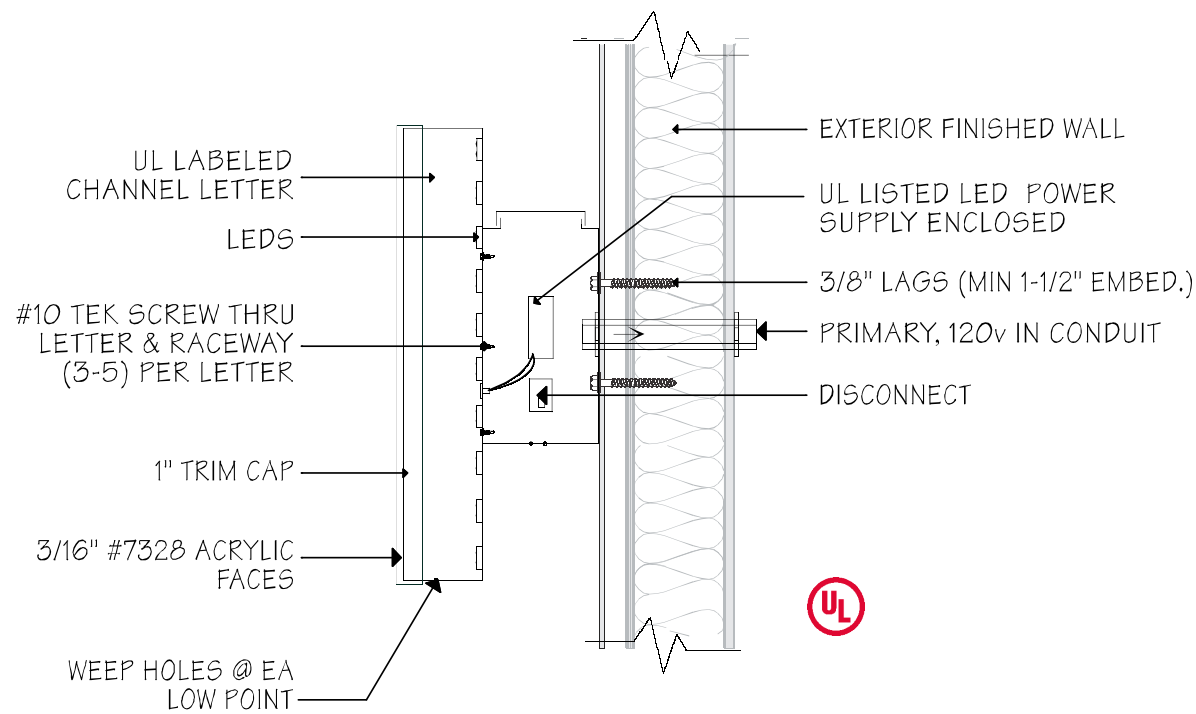

Vicinity Map (NTS)

Zoning Map (NTS)

MERCY VET

2630 77th Ave SE, #116
 Mercer Island, WA 98040
 Parcel: 5315101625
 Zone: TC (Town Center)

Site Plan (Scale 1"= 50'-0")

 City Lights Sign Company 902 NW 49th St Seattle WA 98107 Ph: 206 -789-4747 Cell: 206-255-7029	Client:		Date:	This drawing was created to assist you. The drawing and ideas are the property of City Lights Sign Co. and cannot be replicated or used without the written permission of City Lights Sign Co. Ask your City Lights Sign Co rep for written permission.	
	Mercy Vet		06.22.23		
	Address:	City:	Job Number:		
	2630 77th Ave SE, #116	Mercer Island	23-238		

INSTALL ONE (1) SET OF LED ILLUMINATED PAN CHANNEL LETTERS WITH RACEWAY

- A. Fabricated metal letters/returns and backs - black
- B. Black trim cap
- C. White acrylic faces with translucent green vinyl
- D. 5" raceway - painted to match building

MERCY VET
exterior channel letter sign
w/ raceway