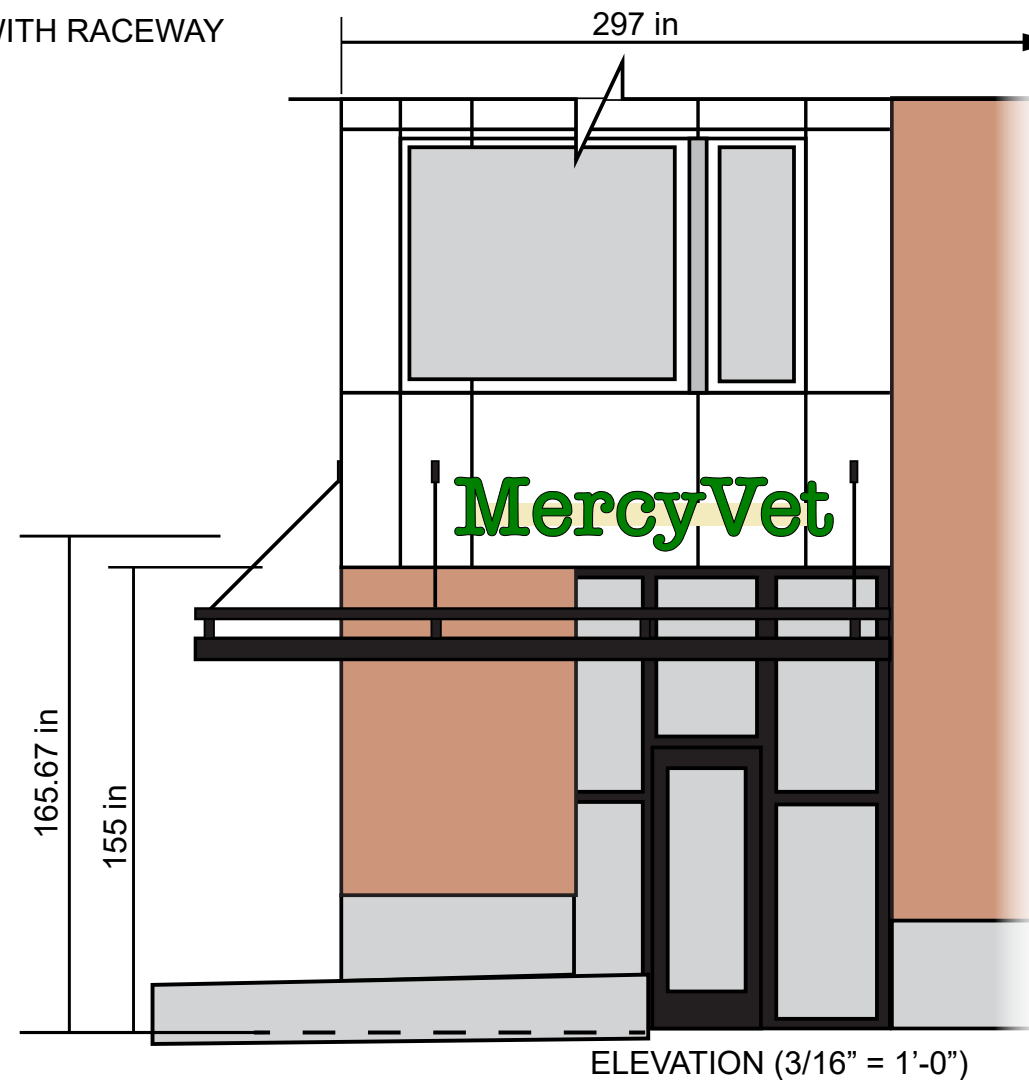

Vicinity Map (NTS)

Zoning Map (NTS)

MERCY VET

2630 77th Ave SE, #116
 Mercer Island, WA 98040
 Parcel: 5315101625
 Zone: TC (Town Center)

Site Plan (Scale 1"= 50'-0")

 City Lights Sign Company 902 NW 49th St Seattle WA 98107 Ph: 206 -789-4747 Cell: 206-255-7029	Client:		Date:	This drawing was created to assist you. The drawing and ideas are the property of City Lights Sign Co. and cannot be replicated or used without the written permission of City Lights Sign Co. Ask your City Lights Sign Co rep for written permission.	
	Mercy Vet		06.22.23		
	Address:	City:	Job Number:		
	2630 77th Ave SE, #116	Mercer Island	23-238		

INSTALL ONE (1) SET OF LED ILLUMINATED PAN CHANNEL LETTERS WITH RACEWAY

- A. Fabricated metal letters/returns and backs - black
- B. Black trim cap
- C. White acrylic faces with translucent green vinyl
- D. 5" raceway - painted to match building

MERCY VET
exterior channel letter sign
w/ raceway