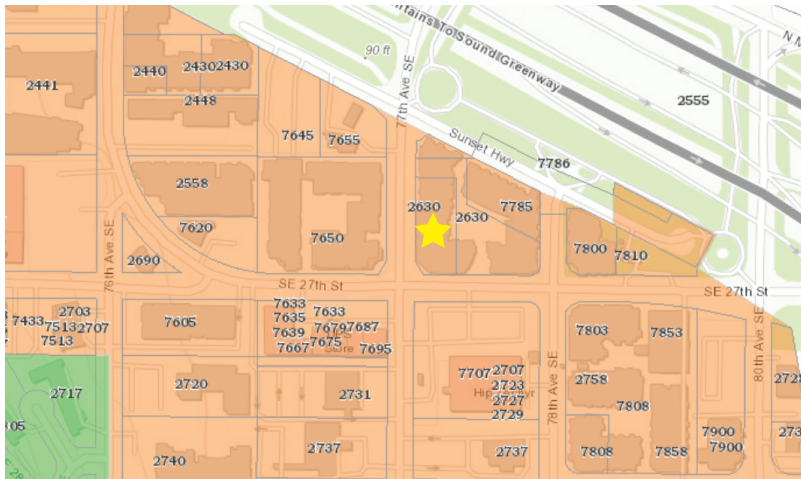

Vicinity Map (NTS)

Zoning Map (NTS)

MERCY VET

2630 77th Ave SE, #116
 Mercer Island, WA 98040
 Parcel: 5315101625
 Zone: TC (Town Center)

Site Plan (Scale 1"= 50'-0")

 City Lights Sign Company 902 NW 49th St Seattle WA 98107 Ph: 206 -789-4747 Cell: 206-255-7029	Client:		Date:	This drawing was created to assist you. The drawing and ideas are the property of City Lights Sign Co. and cannot be replicated or used without the written permission of City Lights Sign Co. Ask your City Lights Sign Co rep for written permission.	
	Mercy Vet		06.22.23		
	Address:	City:	Job Number:		
	2630 77th Ave SE, #116	Mercer Island	23-238		

INSTALL ONE (1) SET OF LED ILLUMINATED PAN CHANNEL LETTERS WITH RACEWAY

- A. Fabricated metal letters/returns and backs - black
- B. Black trim cap
- C. White acrylic faces with translucent green vinyl
- D. 5" raceway - painted to match building

MERCY VET
exterior channel letter sign
w/ raceway