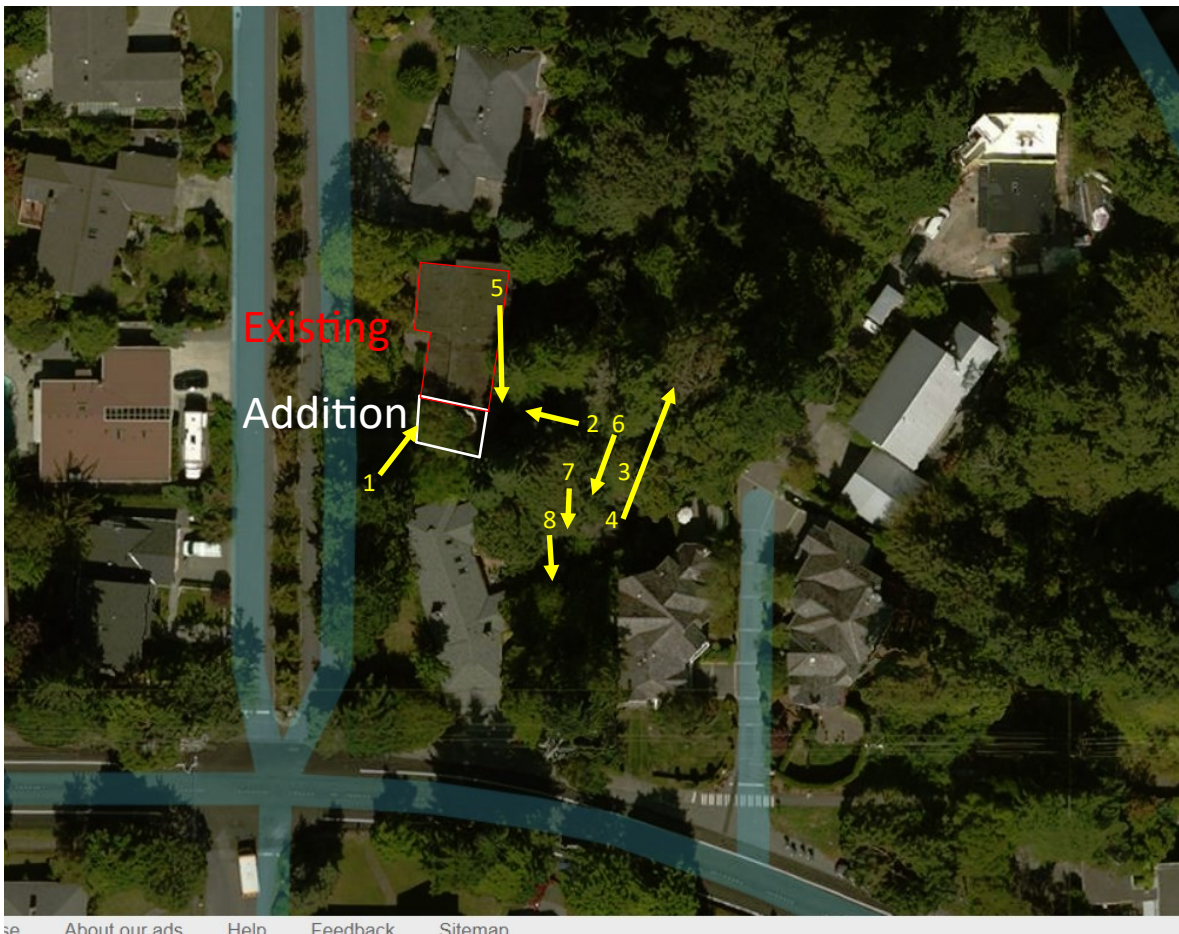

Maxim property is at 3836 Greenbrier Lane, Mercer Island (marked in red above).

Addition (white below) would be an extension of the building (red below) towards the South.

SITE PICTURES

1

2

3

6

4